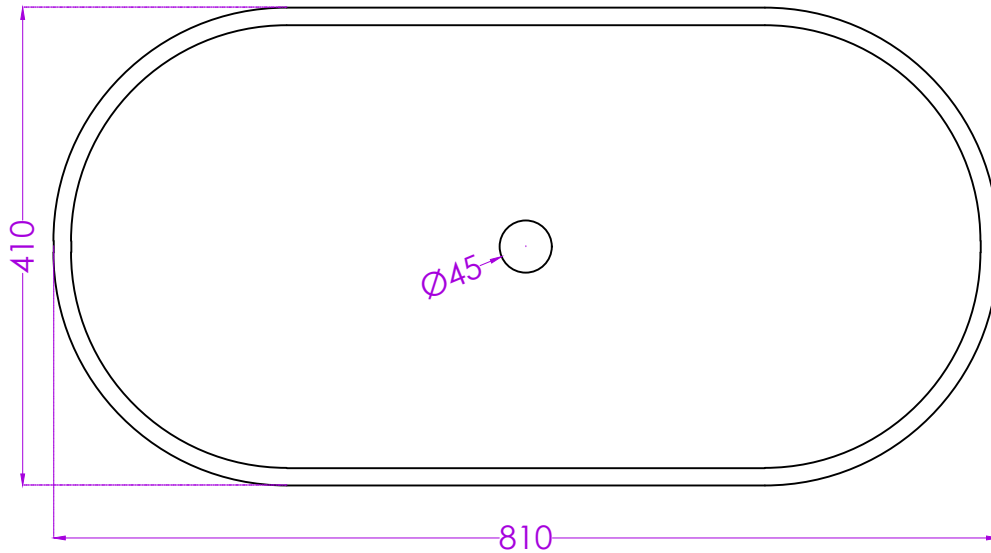

ELITE OVAL G4479PW0022
LARGE TABLE TOP BASIN

JOHNSON

PLAN

FRONT