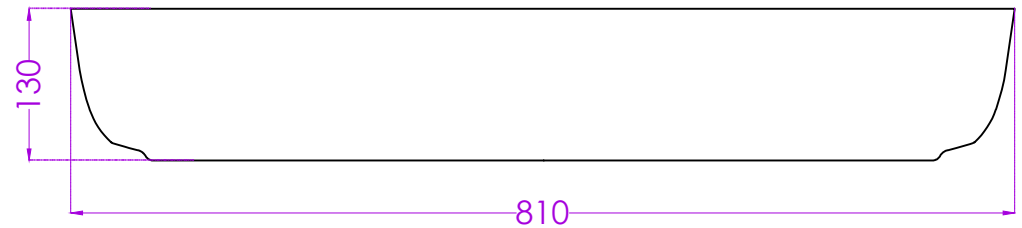

ELITE OVAL G4479PW0022
LARGE TABLE TOP BASIN

JOHNSON

PLAN

FRONT